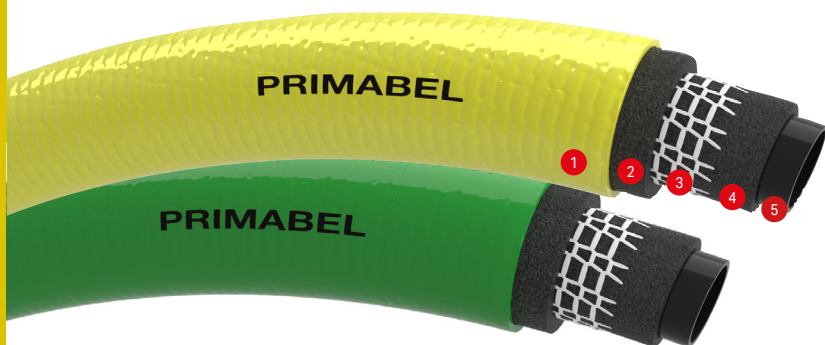

PRIMABEL®

+60
-15
°C

25 | 16
bar

- 1 Cover in soft yellow PVC
- 2 Intermediate layer in foamed PVC
- 3 Textile knitted reinforcement TNT
- 4 Intermediate layer in foamed black PVC
- 5 Black inner tube

APPLICATIONS

Watering, water supply.

MARKING

PRIMABEL Soft & Flex Technology Non Torsion Made in France [Batch number]

Flexible multilayer hose.

Five-layer knitted hose with foamed "Soft&Flex" structure. Light and soft, it is recommended for regular use.