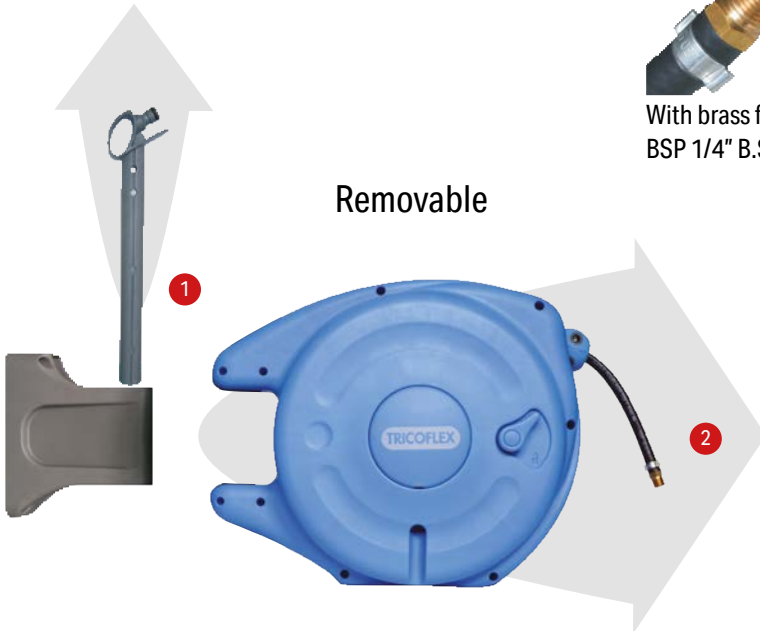

MiniReel Pro

Hose reel for compressed air

Equipped with **SUPER NOBELAIR® SOFT**

Shell and Wall bracket in polypropylene high resistance

With security locked system

With brass fittings BSP 1/4" B.S.P.T.

- Servicing workshops
- Garages
- Assembly factories
- Process industries
- Joinery and cabinetwork

Removable

Swivel 180°

10 m + 1,5 m*

8 mm 13 mm

10 bar

40 bar

4 kg

* Feeder hose with BSP 1/4" thread