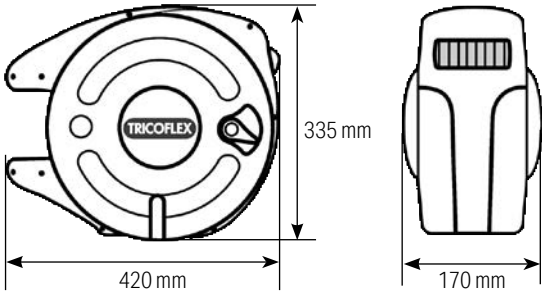

MiniReel Pro

Hose reel for compressed air

Equipped with **SUPER NOBELAIR® SOFT**

Shell and Wall bracket in polypropylene high resistance

With security locked system

With brass fittings BSP 1/4" B.S.P.T.

- Servicing workshops
- Garages
- Assembly factories
- Process industries
- Joinery and cabinetwork

Removable

Swivel 180°

10 m + 1,5 m*

8 mm 13 mm

10 bar

40 bar

4 kg

* Feeder hose with BSP 1/4" thread