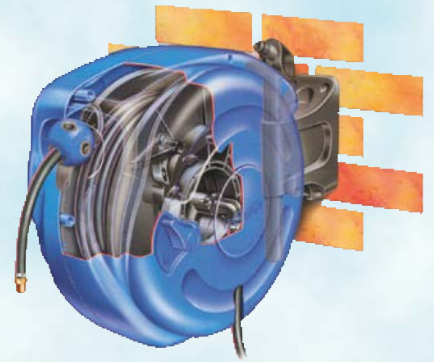

MiniReel Pro

Hose reel for compressed air

Equipped with **SUPER NOBELAIR® SOFT**

Shell and Wall bracket in polypropylene high resistance

With security locked system

With brass fittings BSP 1/4" B.S.P.T.

- Servicing workshops
- Garages
- Assembly factories
- Process industries
- Joinery and cabinetwork

Removable

Swivel 180°

10 m + 1,5 m*

8 mm 13 mm

10 bar

40 bar

4 kg

* Feeder hose with BSP 1/4" thread